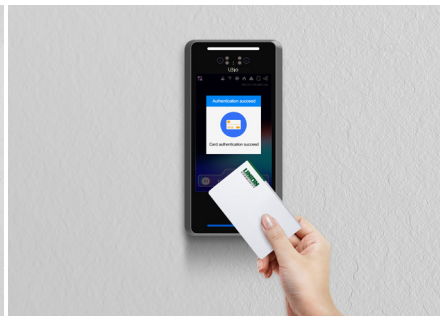

Through the use of multi mode, 4 people can be authenticated at same time and can be used in situation that requires a large number of simultaneous entry.

## Support Multiple Authentication Method

By integrating with the XScan-FQ, XScan-FP, various authentication methods such as face, fingerprint, mobile key, QR code, password and card can be selected.

By utilizing 'and' & 'or' authorization method, it is able to select and use the authentication method according to the customer's needs.

FACE

CARD

MOBILE KEY

FINGERPRINT

QR Code

PASSWORD