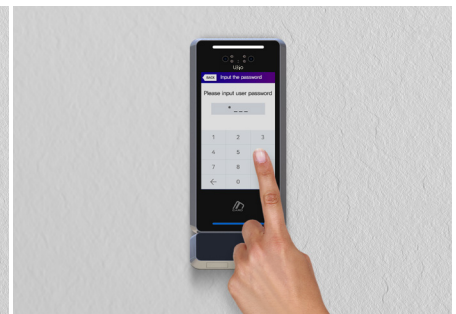

## Support Multiple Authentication Method

By integrating with the XScan-FQ, XScan-FP, various authentication methods such as face, fingerprint, mobile key, QR code, password and card can be selected.

By utilizing 'and' & 'or' authorization method, it is able to select and use the authentication method according to the customer's needs.

FACE

CARD

MOBILE KEY

FINGERPRINT

QR Code

PASSWORD

## Access & Virus Control for Safer Perimeter

According to contactless solution such as mask detection (3 levels), contactless visitor & event management and remote user registration can prevent virus infection.

Through the integration of Thermal Camera sensors, UBio-X Face Premium automatically measures body temperature and protect the perimeter 24/7.