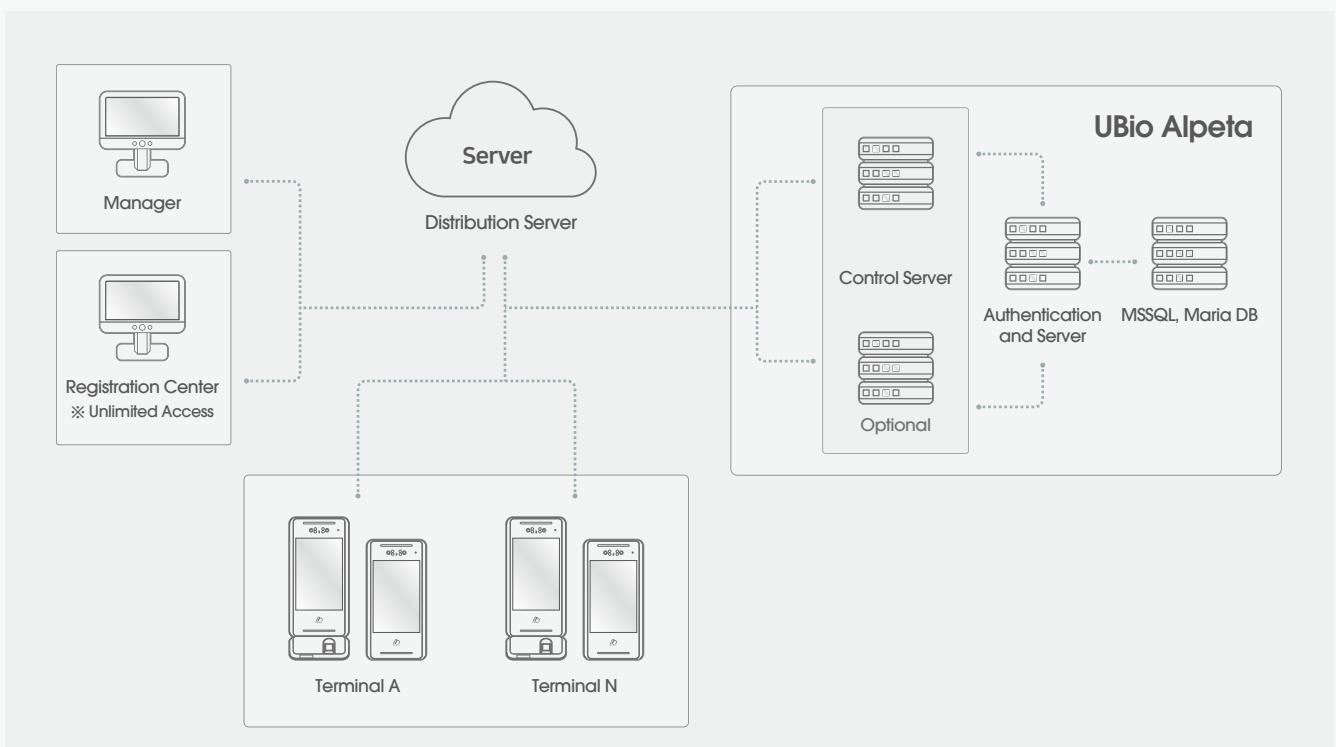

PASSWORD

SYSTEM CONFIGURATIONS