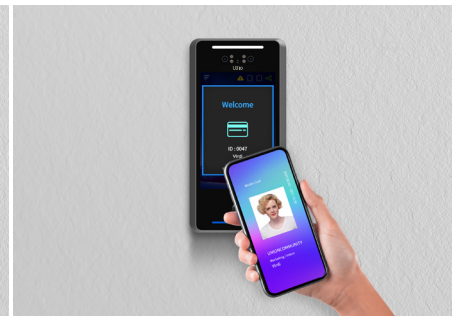

## Support Multiple Authentication Method

By integrating with the XScan-FQ, XScan-FP, various authentication methods such as face, fingerprint, mobile key, QR code, password and card can be selected.

By utilizing 'and' & 'or' authorization method, it is able to select and use the authentication method according to the customer's needs.

FACE

CARD

MOBILE KEY

FINGERPRINT

QR Code

PASSWORD